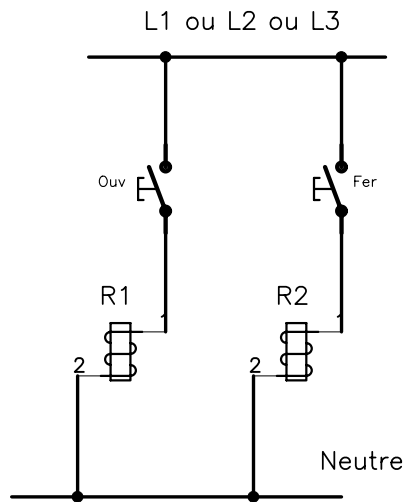

Centralisation MVR500 en triphasé BP DOUBLE

Yokis
Montée des écureuils
83210 Solliès pont
Tel: 04 94 13 06 28
Fax 04 94 13 81 78

Title		
Size	Number	Rev
A4		
Date	Drawn by	
Filename	Sheet	of