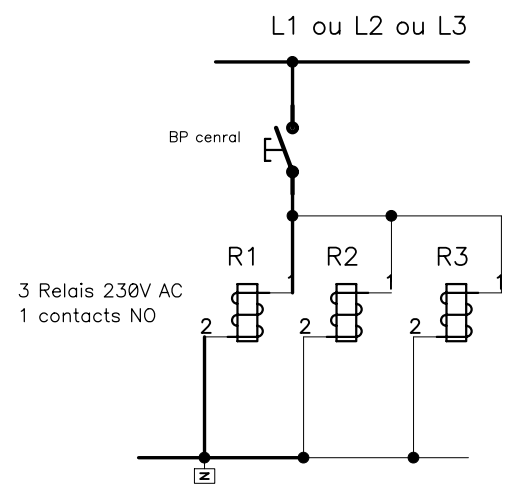

Centralisation MVR500 en triphasé

OU

Yokis
Montée des écreuils
83210 Solliès pont
Tel: 04 94 13 06 28
Fax 04 94 13 81 78

Title		
Size	Number	Rev
A4		
Date	Drawn by	
Filename	Sheet	of