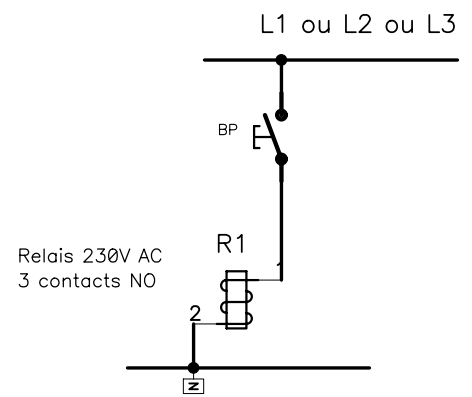

Centralisation MVR500 en triphasé