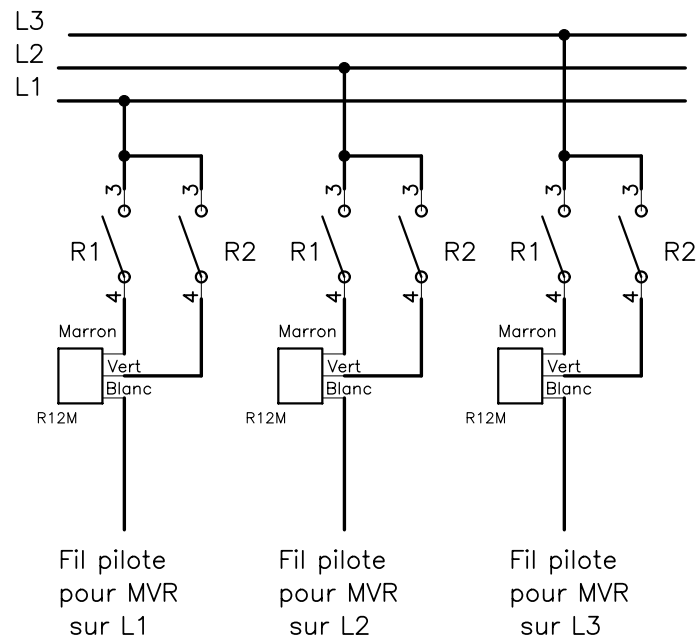

Centralisation MVR500 en triphasé BP DOUBLE

Yokis
Montée des écureuils
83210 Solliès pont
Tel: 04 94 13 06 28
Fax 04 94 13 81 78

Title		
Size	Number	Rev
A4		
Date	Drawn by	
Filename	Sheet	of